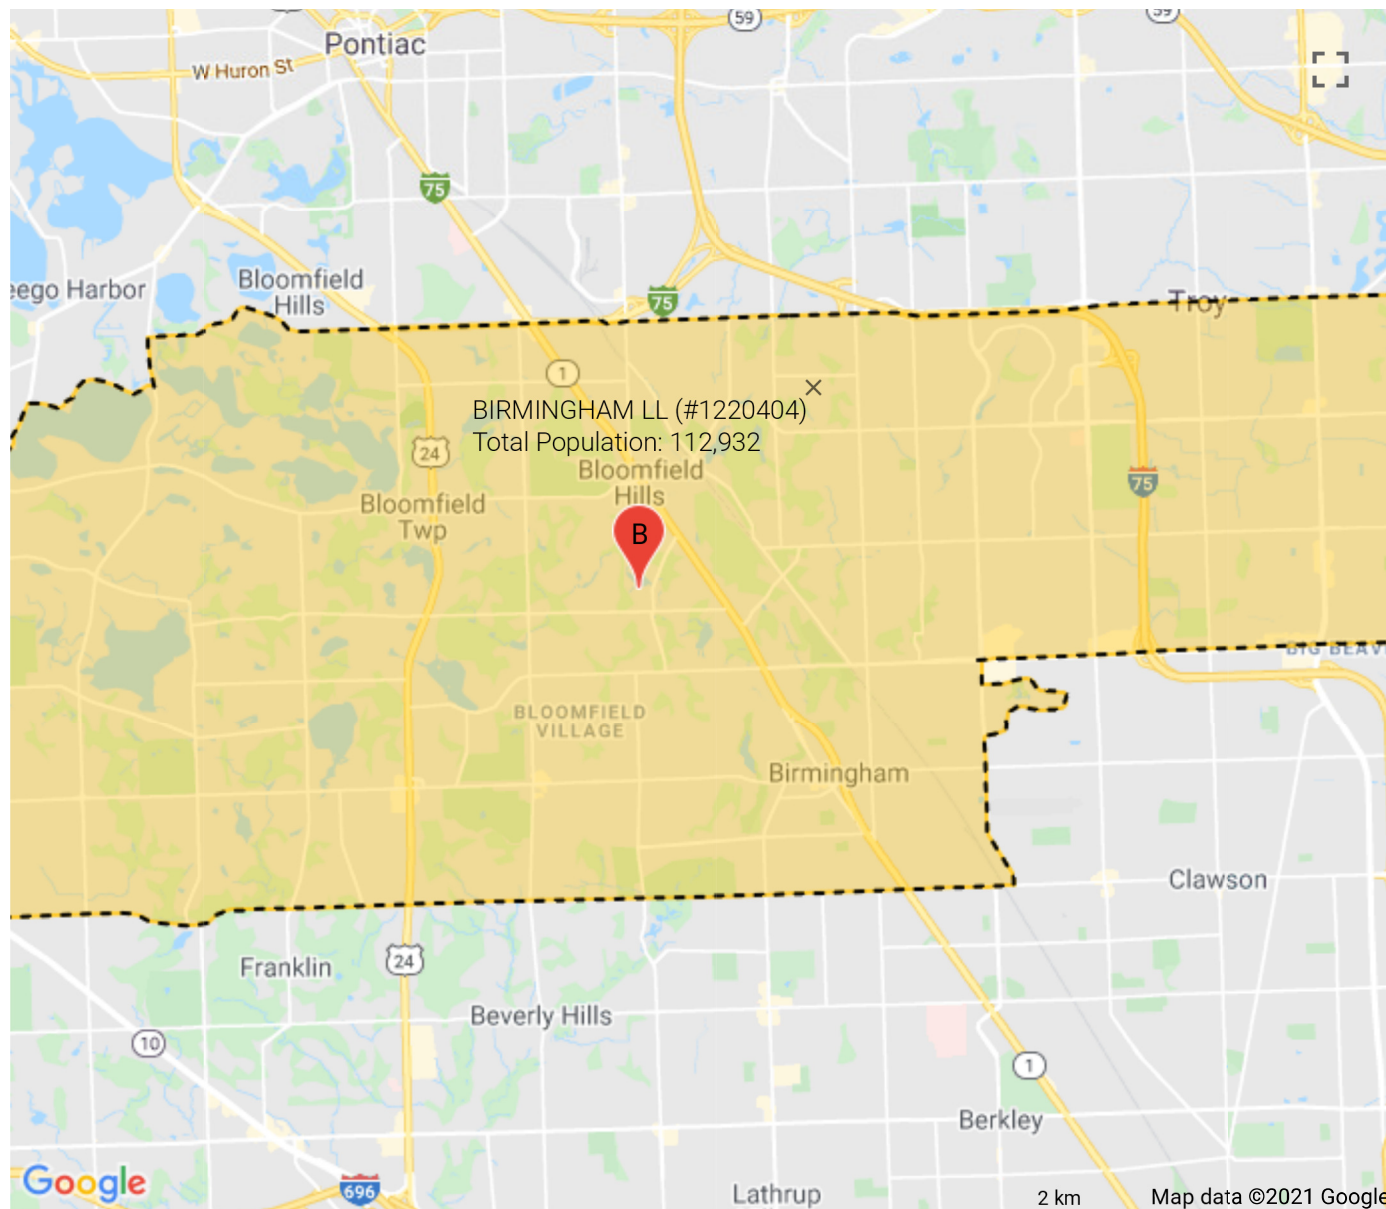

View League Boundary Map

Select Boundary Map Type:

- Baseball
- Softball (Program not offered)
- Challenger Division (Program not offered)

Show All Leagues in District

League boundary populations are determined using U.S. Census Bureau data combined with projections derived from past trends to forecast the total population for the current year. Little League uses Esri Demographics, an industry-leading GIS data provider to source league boundary populations with a high level of accuracy.